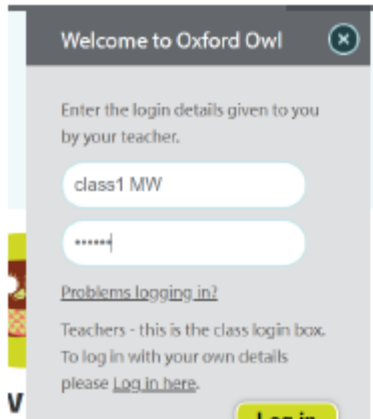

Many thanks,

Mrs Doherty and the EYFS Team

1. Enter 'Oxford Owl' into your browser

2. Click on 'www.oxfordowl.co.uk' and enter site

3. Click on  icon on top right of screen.

4. Enter the login details for your class

Class 1 username = class1MW

Class 2 username = mwclass2

Class 1 password = Marvin

Class 2 password = melody

Here are the **Oxford Owls** login details for each class.

Class 1 username: class1MW
password: Marvin