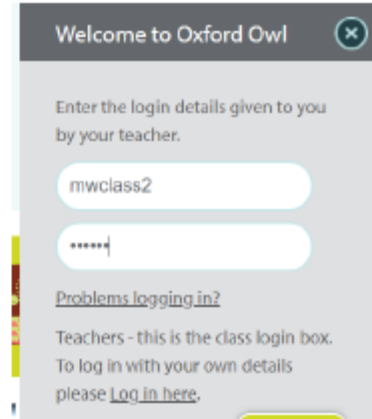

Many thanks,

Mrs Doherty and the EYFS Team

1. Enter 'Oxford Owl' into your browser

2. Click on 'www.oxfordowl.co.uk' and enter site

3. Click on  icon on top right of screen.

4. Enter the login details for your class

Class 1 username = class1MW

Class 2 username = mwclass2

Class 1 password = Marvin

Class 2 password = melody

Here are the **Oxford Owls** login details for each class.

Class 1 username: class1MW
password: Marvin