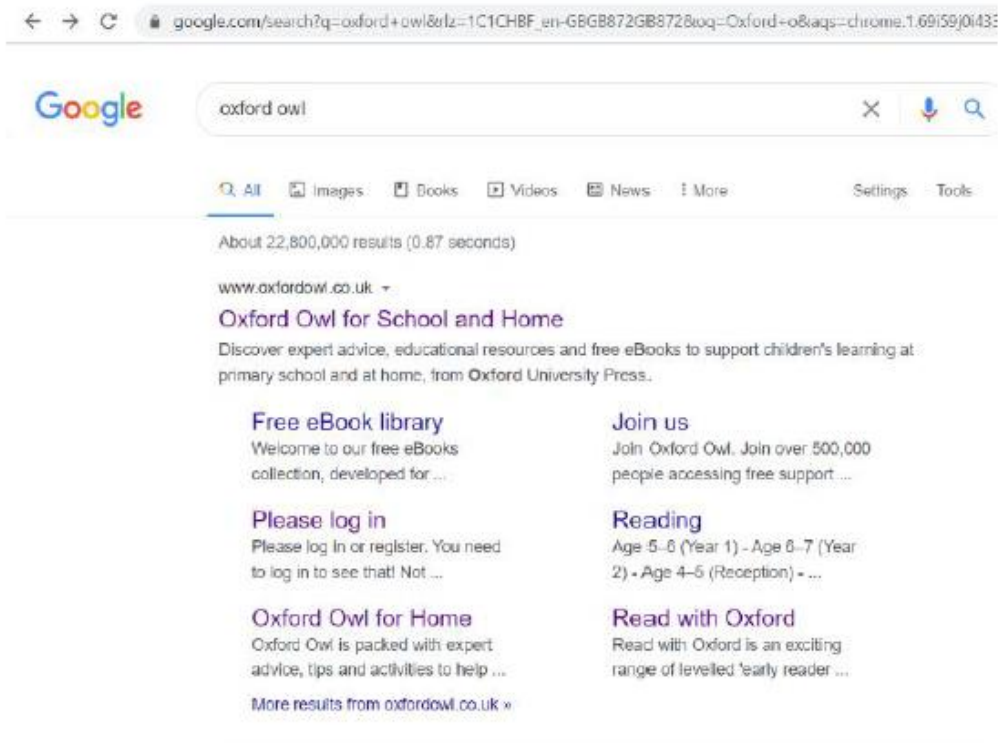

1. Enter 'Oxford Owl' into your browser